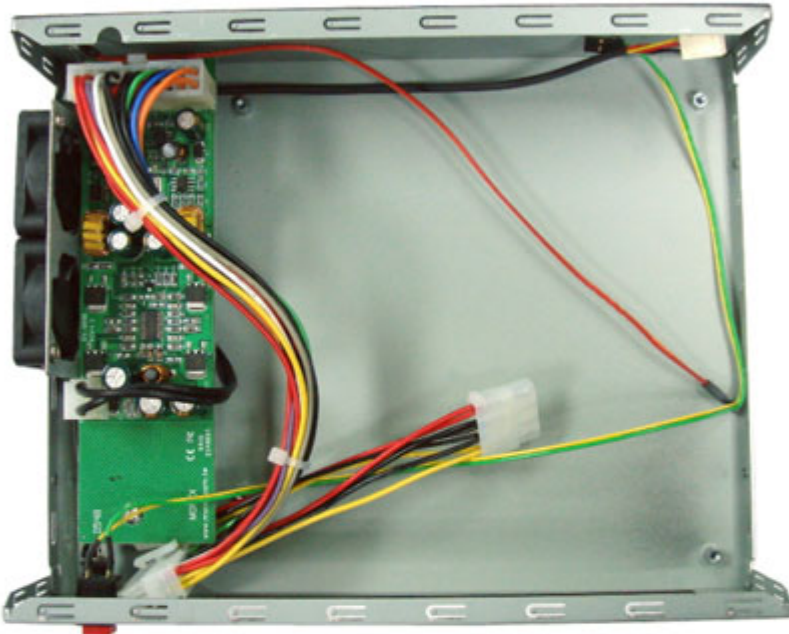

74.95 EUR
incl. 19% VAT, plus [shipping](#)

Support:  [Drawing](#)

| | |
|------------------------|------------------------------|
| Model No | 5677 |
| M/B Form Factor | Mini-ITX (6.7"x 6.7") |
| Dimensions (D x W x H) | 186x 259.5 x 58.5(mm) , 2.8L |

| | |
|-------------------|--|
| Drive Bays | Internal 2.5*1 |
| CD/DVD Device | N/A |
| PSU Form Factor | Internal Power Supply: 80W (12V) External Power Supply (A/C): 60W & 80W (12V) |
| Indicators | 1 x Power Status |
| Front I/O | N/A |
| Rear I/O | COM*1, Power Button |
| Material | Steel |
| System Fans | N/A |
| Thickness | 0.8mm |
| Container Loading | 20':1800, 40':23800, 40'HQ:4400 |
| Application | POS, Kiosk, Media Box, Digital Signage |